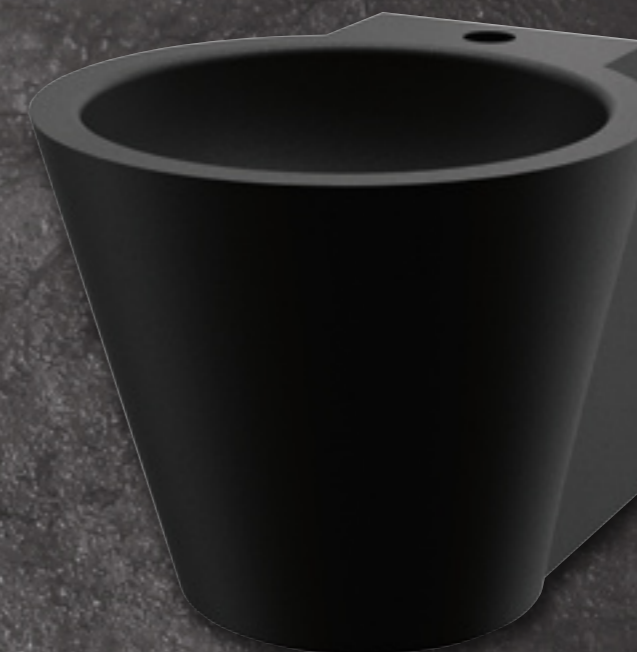

Design:

black is forever in fashion and a sure bet that is timeless

Easy to clean:

Teflon® or PTFE is a non-stick material

Resistant to intensive use:

made from 304 stainless steel (unbreakable), matte black Teflon® or PTFE finish

121180BK
MINI BAILA wall-mounted washbasin

ROUNDING OFF THE ANGLES

The washbasins are supplied without a waste, allowing specifiers to choose their decorative style: adding a black waste for a totally black ensemble, or a chrome-plated waste for a black/chrome mix-and-match look to match chrome-plated taps.